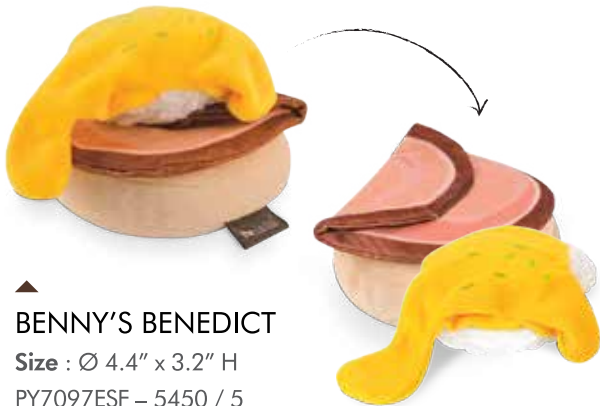

STYLE:
BARKING BRUNCH TOYS

Available
in Mini
Size

▲ BUDDY MARY

Size : Ø 3" x 9.6" H
PY7097BSF – 5950 / 5

▲ PUP'S PASTRY

Size : 6.6" L x 4.5" W x 3.3" H
PY7097DSF – 5940 / 5

▲ BARKING BRUNCH TOYS COUNTER POP

PY7100AUF – 5148 / 1
Includes 15 pcs (3 pcs. Each of 5 designs)
Free POP Display
(Size : 16" L x 10.2" W x 6.3" H)

▲ BENNY'S BENEDICT

Size : Ø 4.4" x 3.2" H
PY7097ESF – 5450 / 5

▲ AVO-DOGGO TOAST

Size : 4.6" L x 4.6" W x 2.4" H
PY7097ASF – 5250 / 5

▲ CHICKEN AND WOOFLES

Size : Ø 6" x 2.8" H
PY7097CSF – 5460 / 5

STYLE:
FETCHING FLOCK TOYS

Featuring
PLAYGuard[®]
TECHNOLOGY

▲ PERCY THE PEACOCK
Size : 13" L x 6" W x 10.5" H
PY7087CLF – 5970 / 5

▲ FLORA THE FLAMINGO
Size : 5.2" L x 6.5" W x 15.5" H
PY7087BLF – 5960 / 5